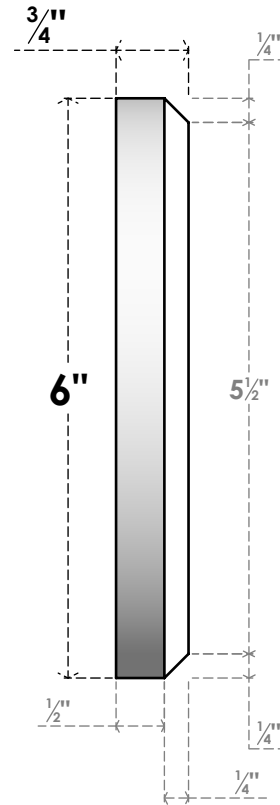

ROSP060X060X075GRY13

6"W X 6"H X 3/4"P STANDARD GRAYSON SPIRAL ROSETTE WITH BEVELED EDGE, ARCHITECTURAL GRADE PVC

FRONT

SIDE

EKENA MILLWORK
2300 WEST MAIN ST.
CLARKSVILLE, TX 75426
TOLL FREE: 866-607-0453
WWW.EKENAMILLWORK.COM

NOTES

1. INSTALLATION TO BE COMPLETED IN ACCORDANCE WITH MANUFACTURER'S SPECIFICATIONS.
2. DRAWING MAY NOT BE TO SCALE
3. THIS DRAWING IS INTENDED FOR DESIGN AND PLANNING PURPOSES ONLY.
4. ALL INFORMATION CONTAINED HEREIN WAS CURRENT AT THE TIME OF DEVELOPMENT BUT MUST BE REVIEWED AND APPROVED BY THE PRODUCT MANUFACTURER TO BE CONSIDERED ACCURATE.
5. ARCHITECTURAL GRADE PVC PRODUCTS ARE MADE FROM EXPANDED CELLULAR PVC AND COME NATURALLY WHITE BUT MAY BE PAINTED