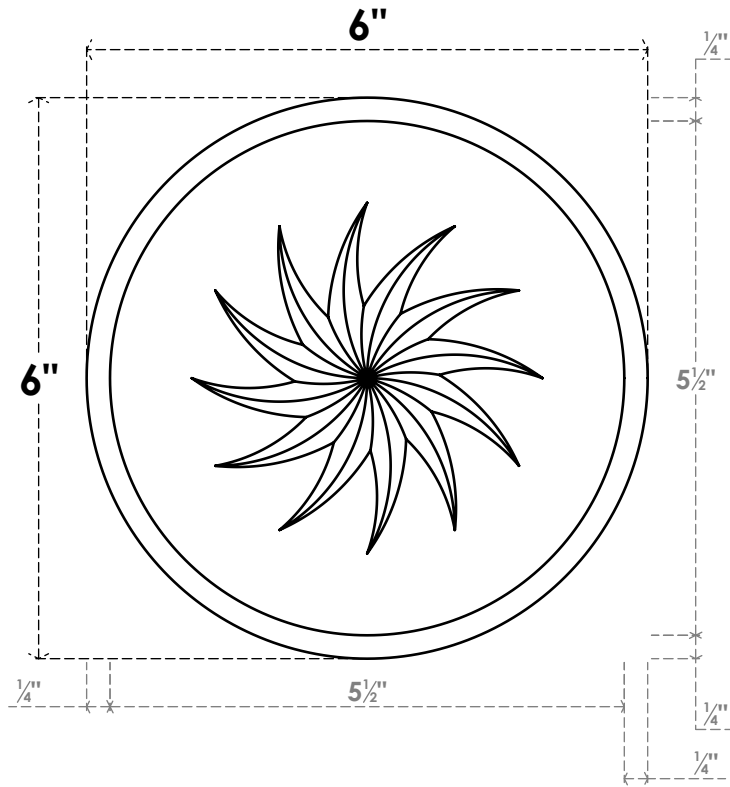

ROSP060X060X075GRY13

6"W X 6"H X 3/4"P STANDARD GRAYSON SPIRAL ROSETTE WITH BEVELED EDGE, ARCHITECTURAL GRADE PVC

FRONT

SIDE

EKENA MILLWORK
2300 WEST MAIN ST.
CLARKSVILLE, TX 75426
TOLL FREE: 866-607-0453
WWW.EKENAMILLWORK.COM